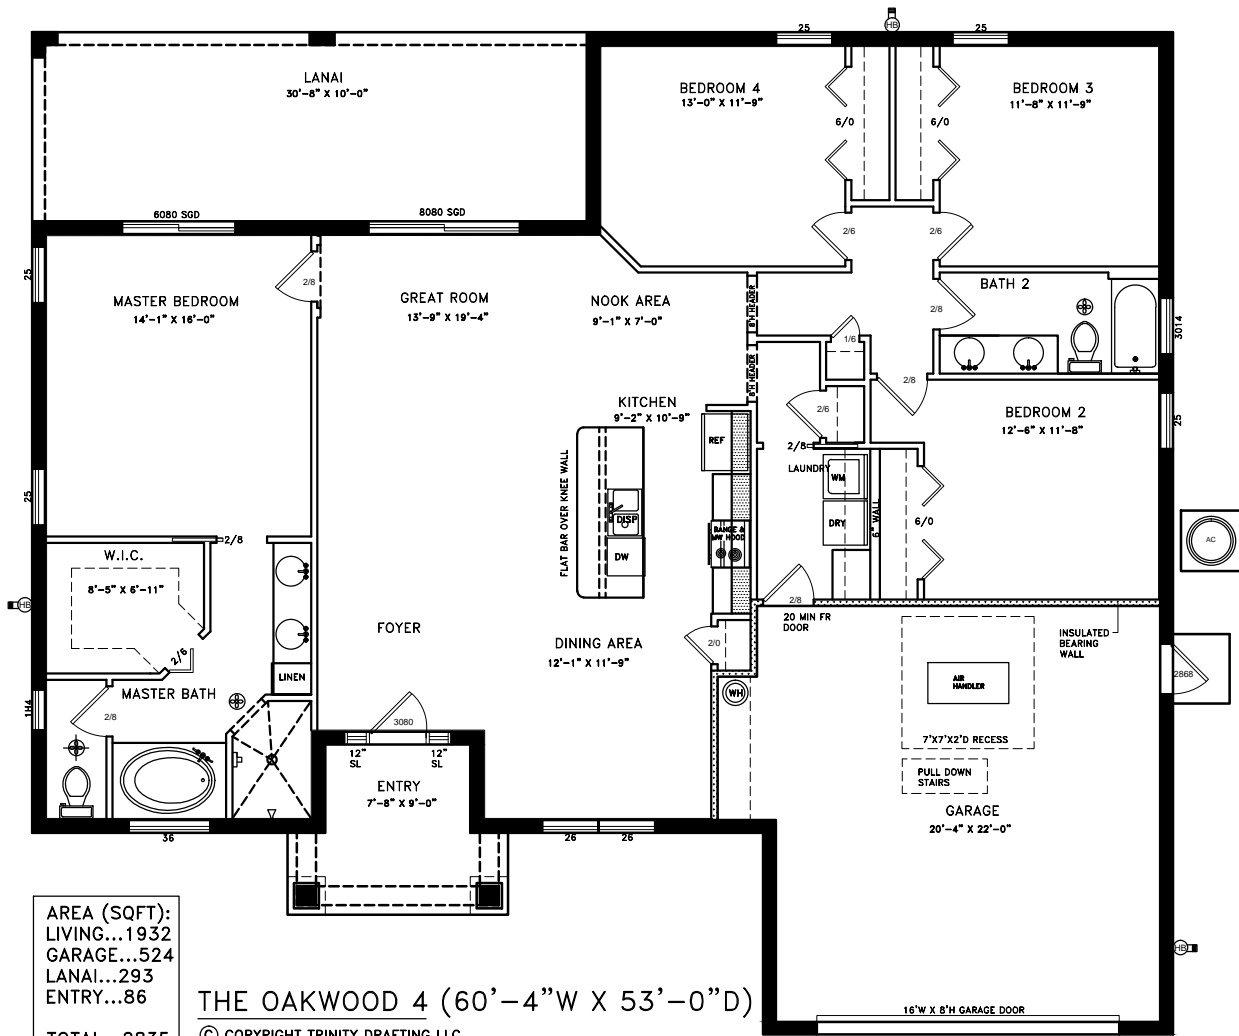

THE OAKWOOD 4 (60'-4"W X 53'-0"D)

© COPYRIGHT TRINITY DRAFTING LLC

AREA (SQFT):
LIVING...1932
GARAGE...524
LANAI...293
ENTRY...86
TOTAL...2835

THE OAKWOOD 4 (60'-4"W X 53'-0"D)

© COPYRIGHT TRINITY DRAFTING LLC